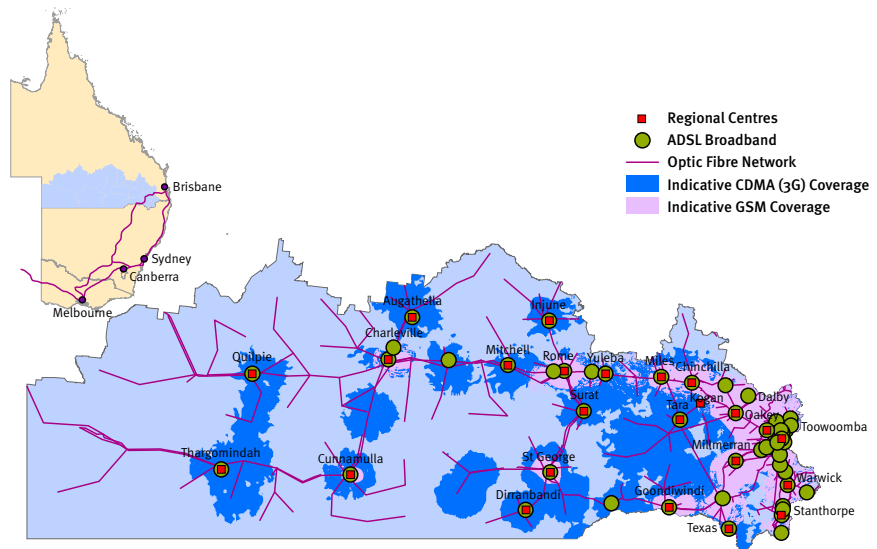

Darling Downs and Southwest Queensland - Transport infrastructure

© Copyright (2006) the State of Queensland through the Department of State Development. Map elements kindly supplied by the Department of Natural Resources and Water and the Department of Local Government, Planning Sport and Recreation.

Note: This map is for discussion purposes only and is not intended to be a complete assessment of the regional infrastructure and resources.

Darling Downs and Southwest Queensland - Communications infrastructure

Note: This map is for discussion purposes only and is not intended to be a complete assessment of the regional infrastructure and resources.