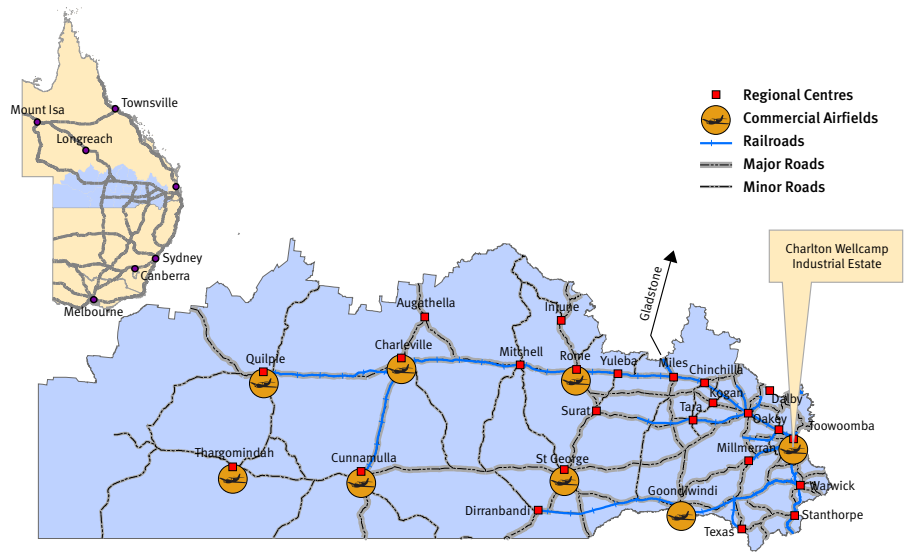

Darling Downs and Southwest Queensland - Transport infrastructure

© Copyright (2006) the State of Queensland through the Department of State Development. Map elements kindly supplied by the Department of Natural Resources and Water and the Department of Local Government, Planning Sport and Recreation.

Note: This map is for discussion purposes only and is not intended to be a complete assessment of the regional infrastructure and resources.

Darling Downs and Southwest Queensland - Communications infrastructure

Note: This map is for discussion purposes only and is not intended to be a complete assessment of the regional infrastructure and resources.